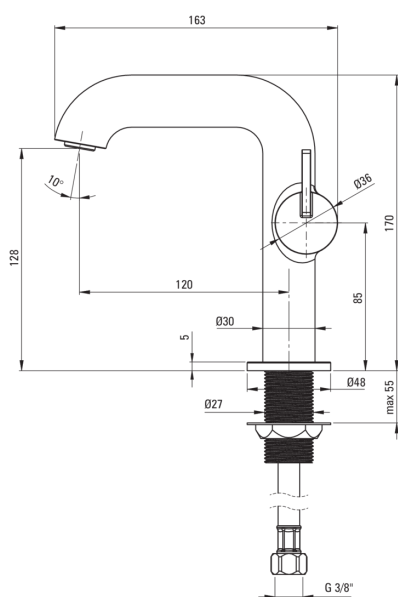

## Washbasin tap, with rectangular spout

Product code: BQS\_N24M

EAN: 5907650818120

Color: nero

Warranty [years]: 7

### Mixer cartridge

Ceramic cartridge size	25 mm
------------------------	-------

### Spouts

Mixer spout range [mm]	120
Material	brass

### Connecting hoses

Length [mm]	450
Installation thread	3/8"
Connection thread	M10